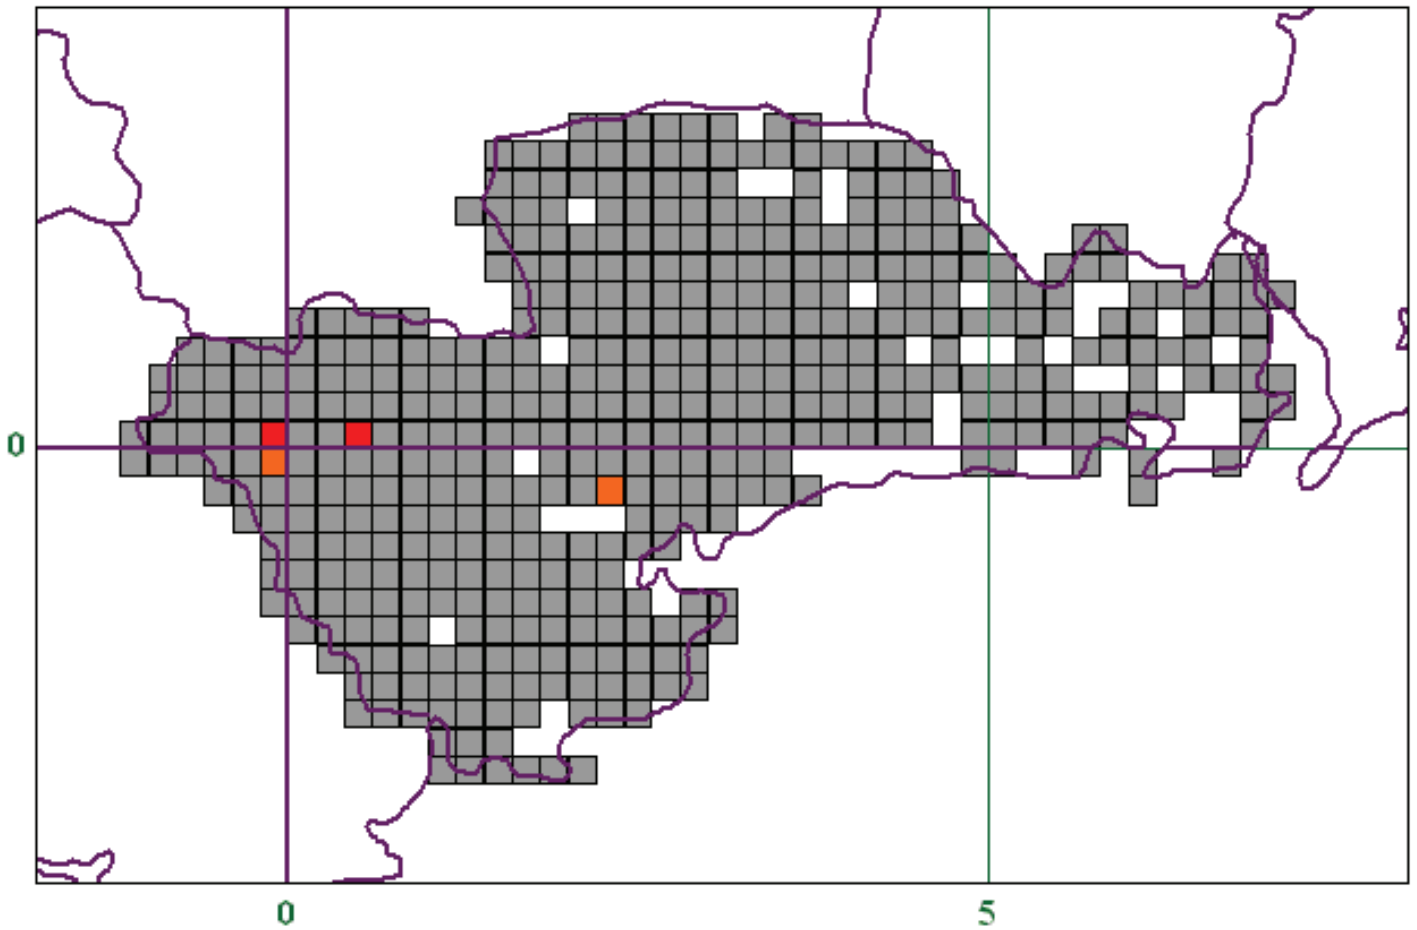

# Axiophyte species per tetrad

Steep rocky broad leaved wooded valley with river

Number of axiophyte species